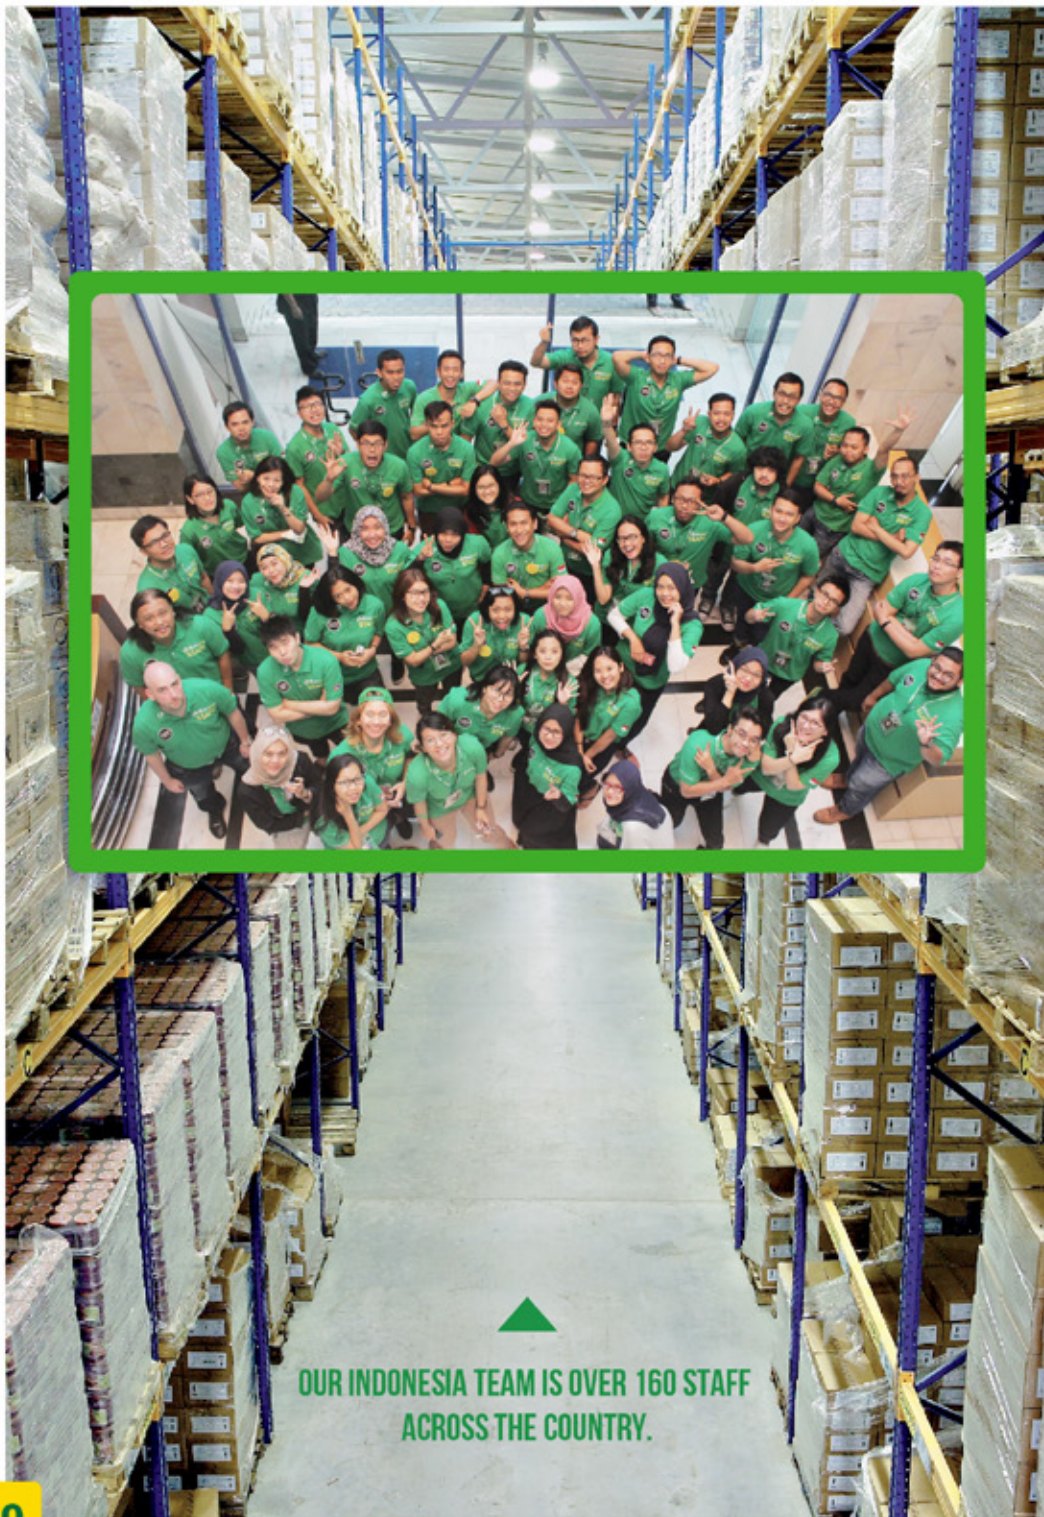

OUR INDONESIA TEAM IS OVER 160 STAFF
ACROSS THE COUNTRY.