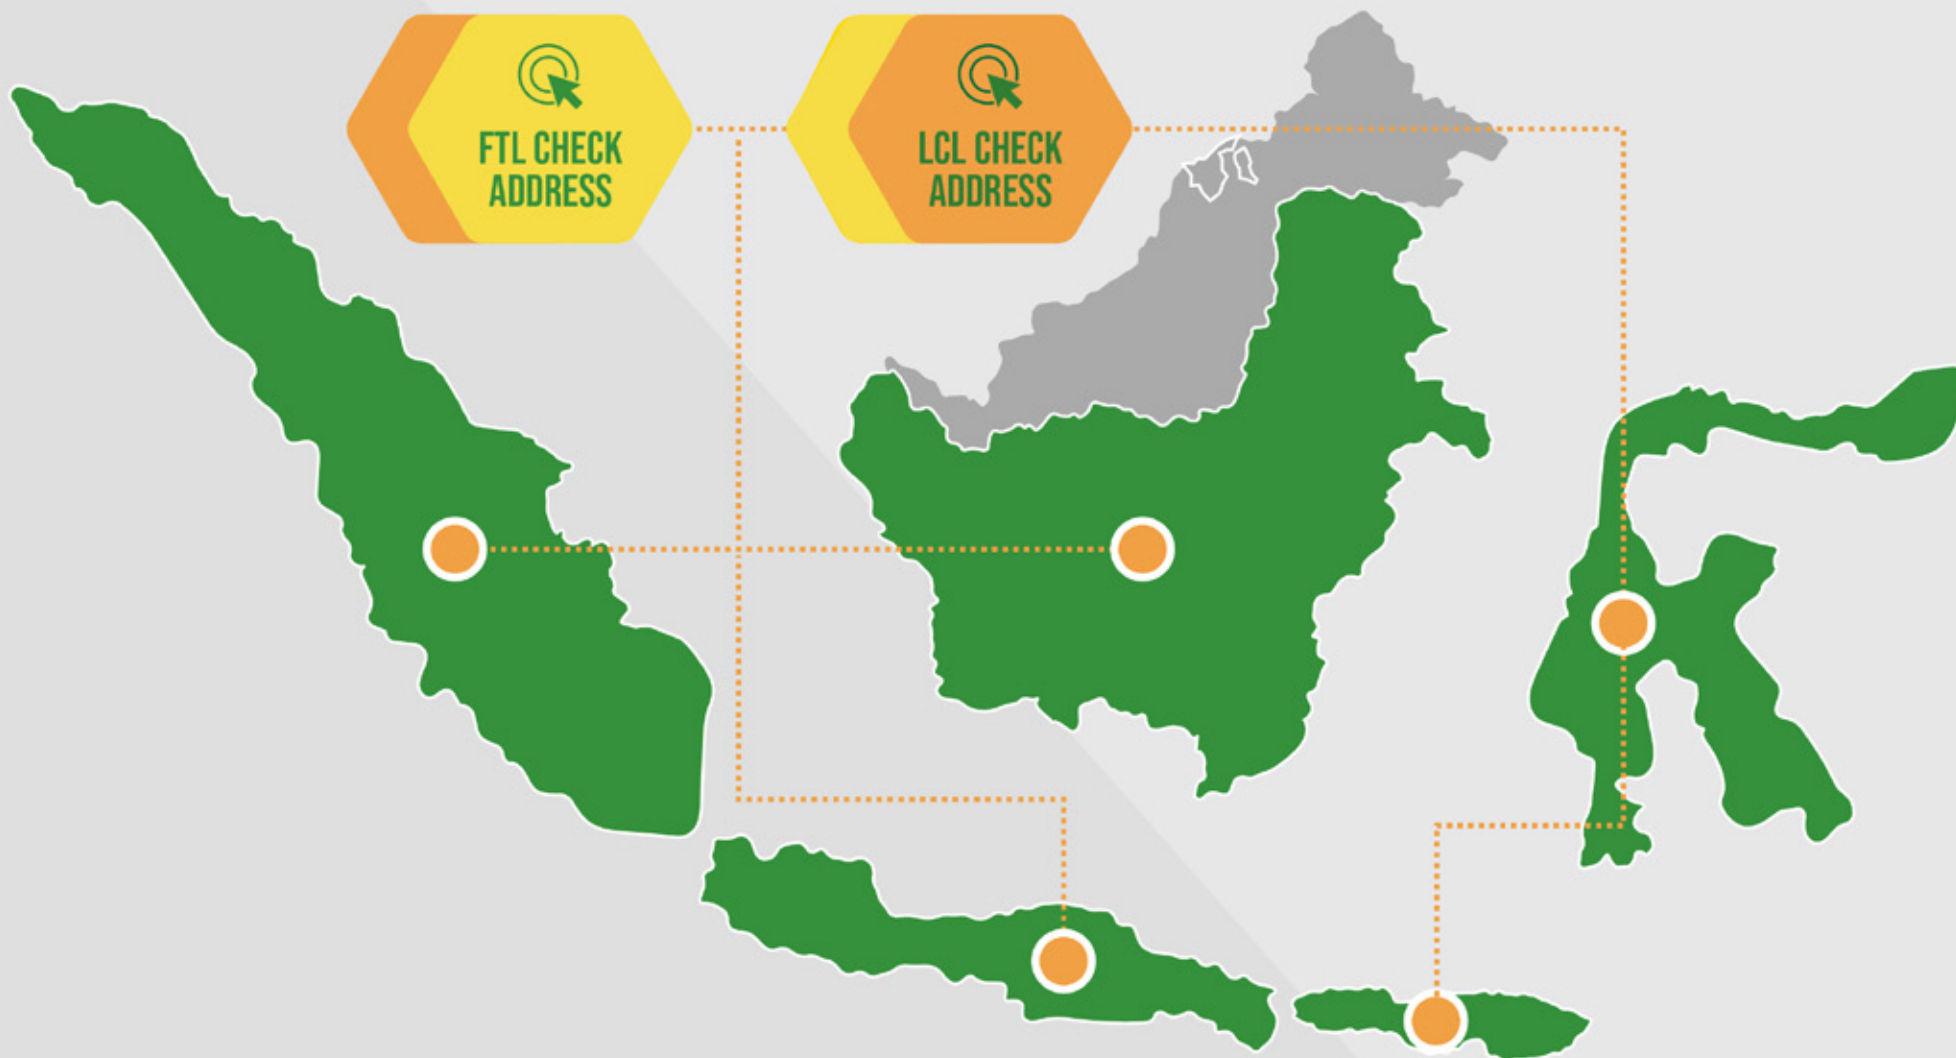

MORE
FLEET
DETAILS

OUR PRICES

Choose between FTL trucking or LCL sea freight.
Get an instant online quote by clicking below.

ROAD CARGO

FTL

QUICK & SCHEDULE

Starting price plus price per km

FULL DAY

Fixed price for 10 or 8 hours

FIXED PRICE ROUTE

Fixed price based on route

SEA FREIGHT

LCL

Price based on weight, route,
and service (door-to-door or
port-to-door).

INSTANT QUOTE

FTL

LCL

OUR SERVICE AREA

We provide national coverage with our FTL and LCL services. To check an address, try our online service area checkers below.

OUR INDONESIA TEAM IS OVER 160 STAFF
ACROSS THE COUNTRY.

OUR LEADERS