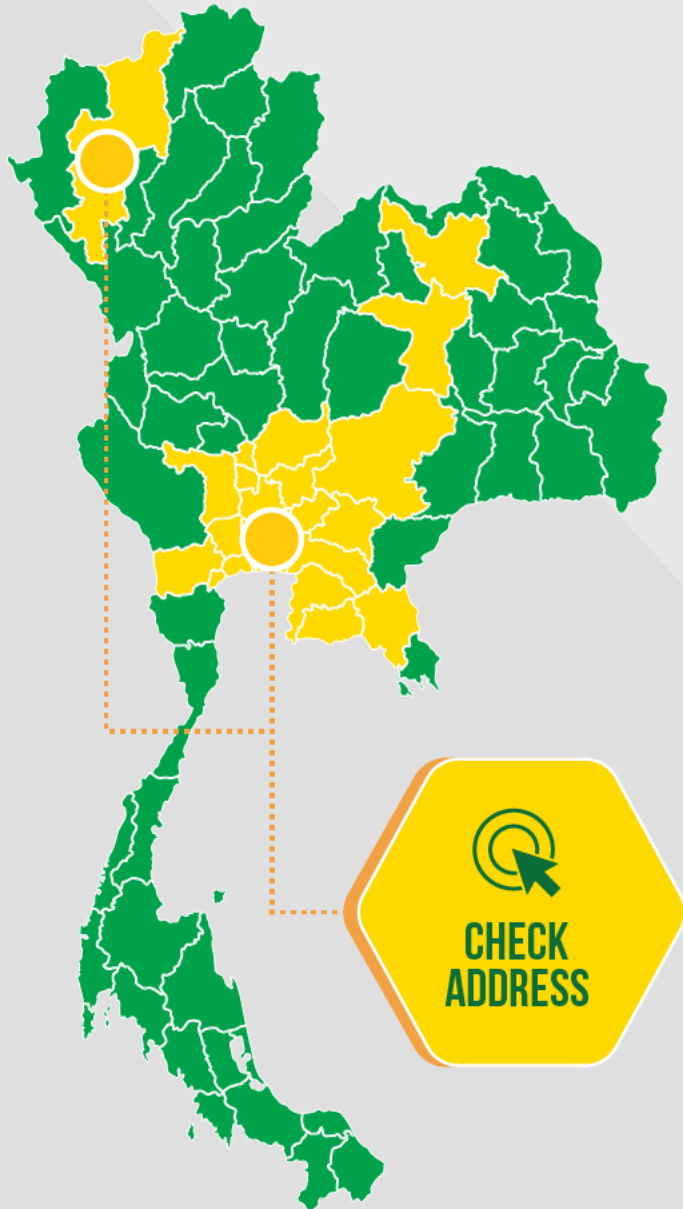

OUR PRICES

Flexible pricing options for full truckload service.
Click below to get an instant online quote.

POINT TO POINT

Starting price plus price per km

FULL DAY

Fixed prices for 8 or 9 hours with unlimited distance and stops within 60 km radius of your pickup location

FIXED PRICE ROUTE

Fixed prices for specific routes from Bangkok Metro to key provinces

INSTANT PRICE QUOTE

OUR SERVICE AREA

PICKUP ZONE

Bangkok, Nakhon Pathom, Nonthaburi, Pathum Thani, Samut Prakan and Samut Sakhon

CENTRAL REGION

Ayutthaya, Ang Thong, Lopburi, Nakhon Nayok, Saraburi, Singburi and Suphan Buri

EASTERN REGION

Chachoengsao, Chanthaburi, Chonburi, Prachinburi and Rayong

NORTHERN REGION

Chiang Mai

NORTHEASTERN REGION